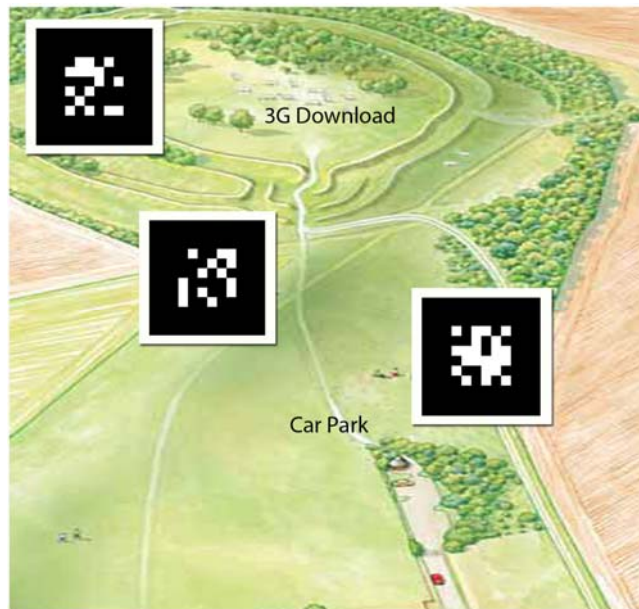

Danebury Hill Fort Viz*it Markers

3D Warrior at first sign

Play after Warrior

Marker Use Locations

East Gate Video

Shrines Video

Museum of the Iron Age Viz*it Markers

Introduction Video

3D Warrior

Use Just After Warrior

Round House Video

Plough Room Video

About Viz*it: <http://vizit.mobi> Questions about Viz*it? Email info@ambientperformance.com